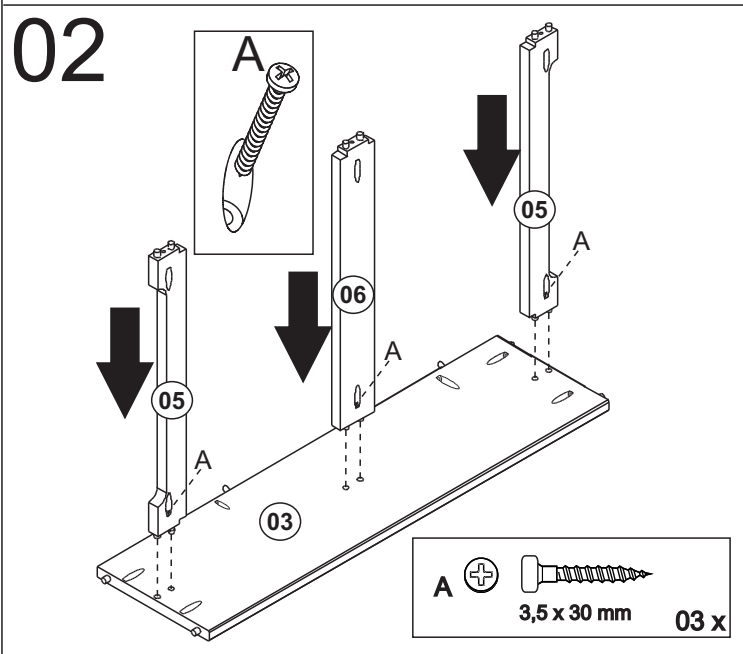

# CORONA COFFEE TABLE WITH 2 DRAWERS LR002

Width = 85cm  
 Depth = 50cm  
 Height = 45cm

<b>A</b>		3,5 x 30 mm	38 x
<b>B</b>		8,0 x 25 mm	28 x

<b>C</b>		3,0 x 30 mm	16 x
<b>D</b>		3/4 X5/8	02 x

<b>E</b>		08 x
<b>F</b>		08 x

<b>G</b>		6,0 x 30 mm	12 x
----------	---	-------------	------

06

A  3,5 X 30 mm 10 x

07

A  3,5 X 30 mm 08 x

08

C  3,0 x 30 mm 16 x

D  02 x

09

B  8,0 x 25 mm 04 x

F  08 x