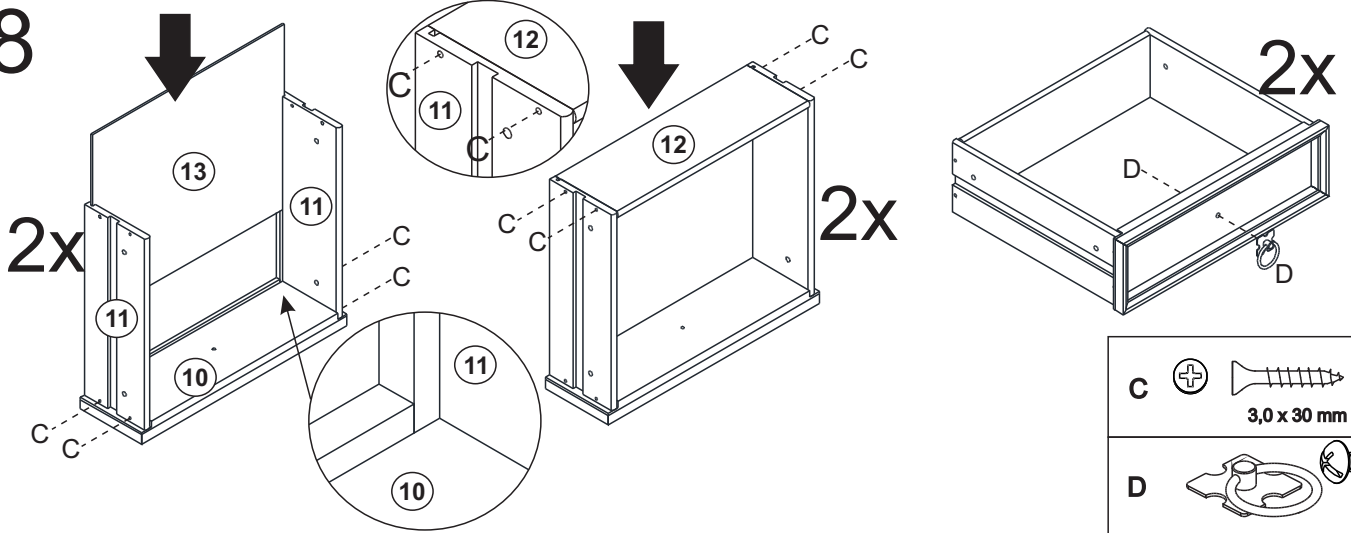

# CORONA COFFEE TABLE WITH 2 DRAWERS LR002

Width = 85cm  
 Depth = 50cm  
 Height = 45cm

<b>A</b>		3,5 x 30 mm	38 x
<b>B</b>		8,0 x 25 mm	28 x

<b>C</b>		3,0 x 30 mm	16 x
<b>D</b>		3/4 X5/8	02 x

<b>E</b>		08 x
<b>F</b>		08 x

<b>G</b>		6,0 x 30 mm	12 x
----------	---	-------------	------

06

A  3,5 X 30 mm 10 x

07

A  3,5 X 30 mm 08 x

08

C  3,0 x 30 mm 16 x

D  02 x