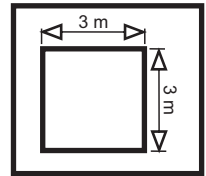

# CORONA COFFEE TABLE WITH 2 DRAWERS LR002

Width = 85cm  
 Depth = 50cm  
 Height = 45cm

<b>A</b>		3,5 x 30 mm	38 x
<b>B</b>		8,0 x 25 mm	28 x

<b>C</b>		3,0 x 30 mm	16 x
<b>D</b>		3/4 X5/8	02 x

<b>E</b>		08 x
<b>F</b>		08 x

<b>G</b>		6,0 x 30 mm	12 x
----------	---	-------------	------

06

A  3,5 X 30 mm 10 x

07

A  3,5 X 30 mm 08 x

08

C  3,0 x 30 mm 16 x

D  02 x

09

B  8,0 x 25 mm 04 x

F  08 x