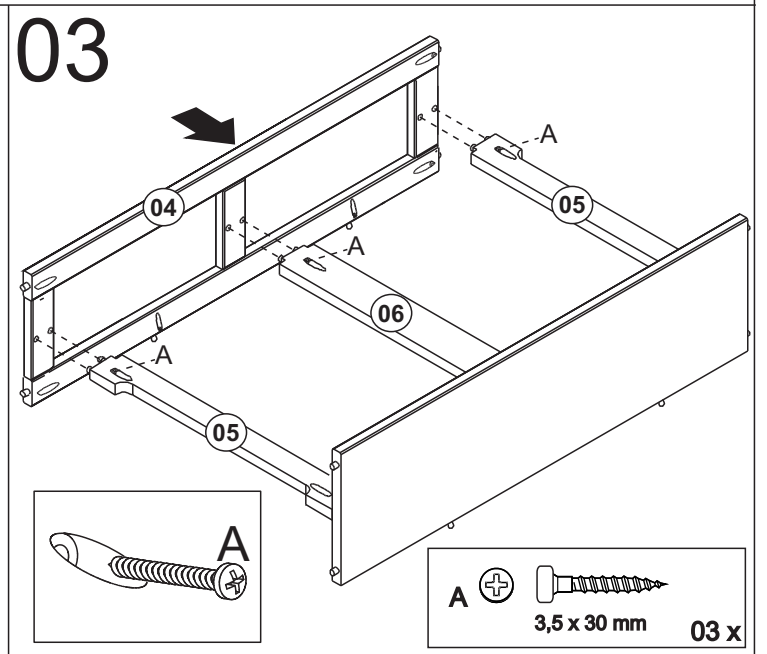

# CORONA COFFEE TABLE WITH 2 DRAWERS LR002

Width = 85cm  
 Depth = 50cm  
 Height = 45cm

<b>A</b>		3,5 x 30 mm	38 x
<b>B</b>		8,0 x 25 mm	28 x

<b>C</b>		3,0 x 30 mm	16 x
<b>D</b>		3/4 X5/8	02 x

<b>E</b>		08 x
<b>F</b>		08 x

<b>G</b>		6,0 x 30 mm	12 x
----------	---	-------------	------

06

A  3,5 X 30 mm 10 x

07

A  3,5 X 30 mm 08 x

08

C  3,0 x 30 mm 16 x

D  02 x

09

B  8,0 x 25 mm 04 x

F  08 x