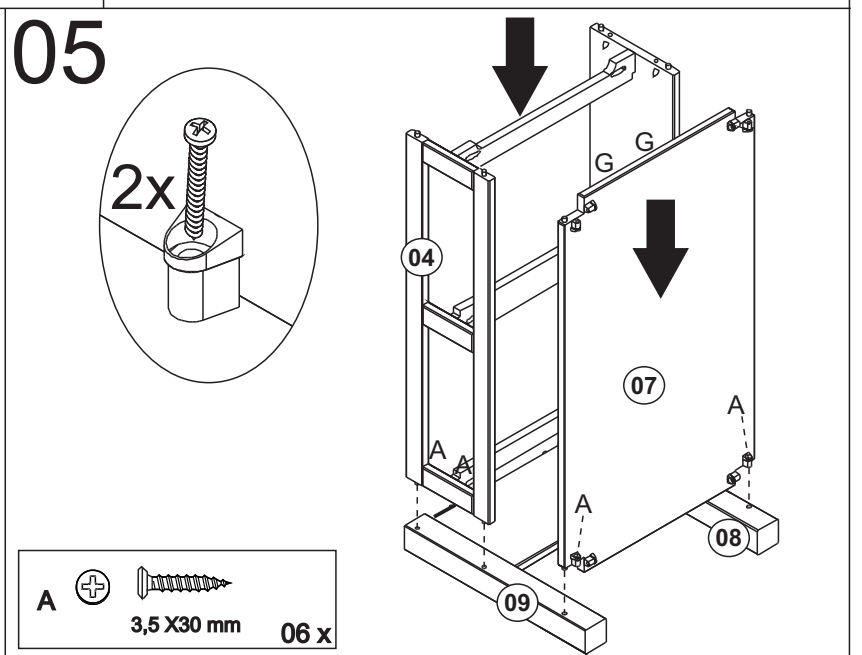

# CORONA COFFEE TABLE WITH 2 DRAWERS LR002

Width = 85cm  
 Depth = 50cm  
 Height = 45cm

<b>A</b>		3,5 x 30 mm	38 x
<b>B</b>		8,0 x 25 mm	28 x

<b>C</b>		3,0 x 30 mm	16 x
<b>D</b>		3/4 X5/8	02 x

<b>E</b>		08 x
<b>F</b>		08 x

<b>G</b>		6,0 x 30 mm	12 x
----------	---	-------------	------

06

A  3,5 X 30 mm 10 x

07

A  3,5 X 30 mm 08 x

08

C  3,0 x 30 mm 16 x

D  02 x

09

B  8,0 x 25 mm 04 x

F  08 x