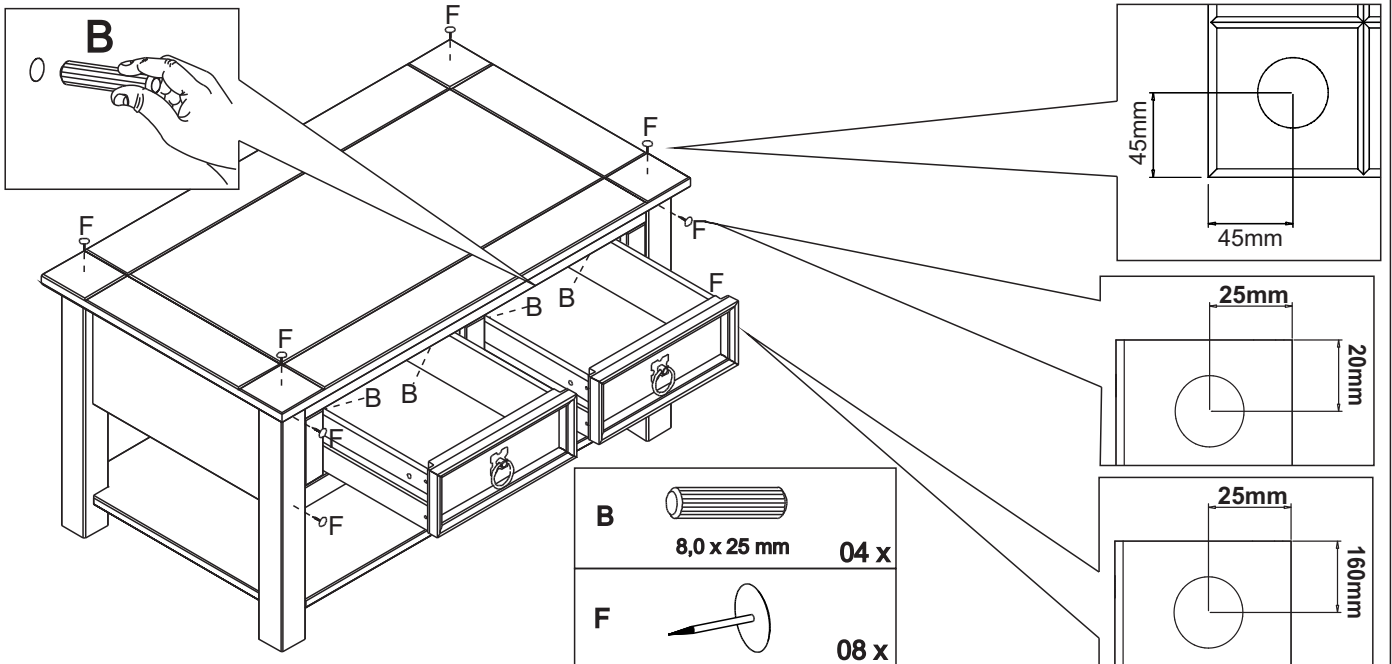

# CORONA COFFEE TABLE WITH 2 DRAWERS LR002

Width = 85cm  
 Depth = 50cm  
 Height = 45cm

<b>A</b>		3,5 x 30 mm	38 x
<b>B</b>		8,0 x 25 mm	28 x

<b>C</b>		3,0 x 30 mm	16 x
<b>D</b>		3/4 X5/8	02 x

<b>E</b>		08 x
<b>F</b>		08 x

<b>G</b>		6,0 x 30 mm	12 x
----------	---	-------------	------

06

A  3,5 X 30 mm 10 x

07

A  3,5 X 30 mm 08 x

08

C  3,0 x 30 mm 16 x

D  02 x

09

B  8,0 x 25 mm 04 x

F  08 x