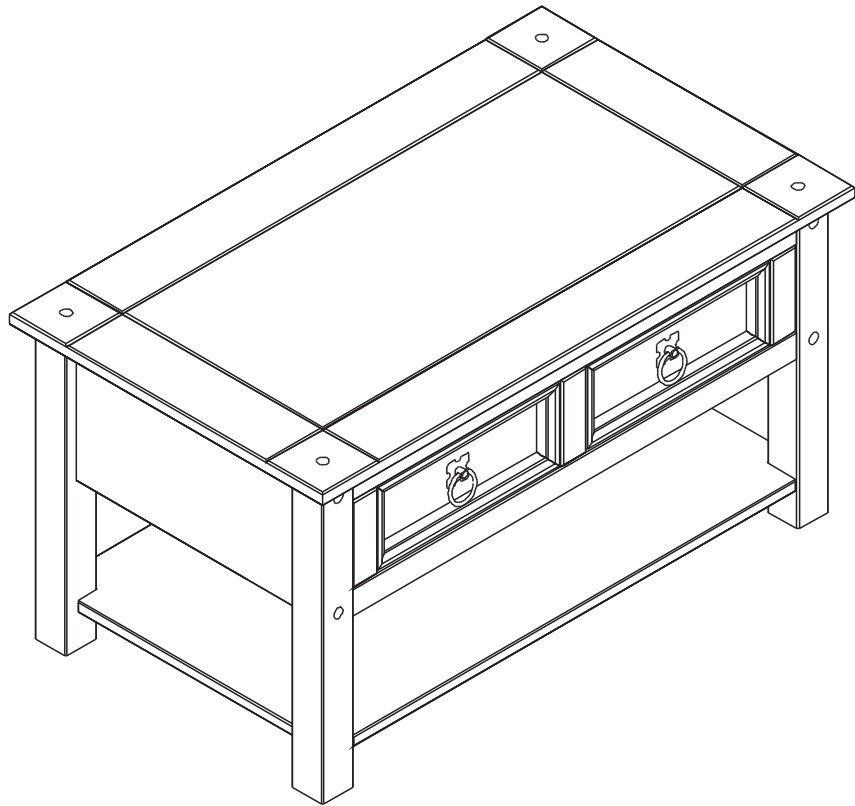

# CORONA COFFEE TABLE WITH 2 DRAWERS LR002

Width = 85cm  
 Depth = 50cm  
 Height = 45cm

<b>A</b>		3,5 x 30 mm	38 x
<b>B</b>		8,0 x 25 mm	28 x

<b>C</b>		3,0 x 30 mm	16 x
<b>D</b>		3/4 X5/8	02 x

<b>E</b>		08 x
<b>F</b>		08 x

<b>G</b>		6,0 x 30 mm	12 x
----------	---	-------------	------

06

A  3,5 X 30 mm 10 x

07

A  3,5 X 30 mm 08 x

08

C  3,0 x 30 mm 16 x

D  02 x

09

B  8,0 x 25 mm 04 x

F  08 x