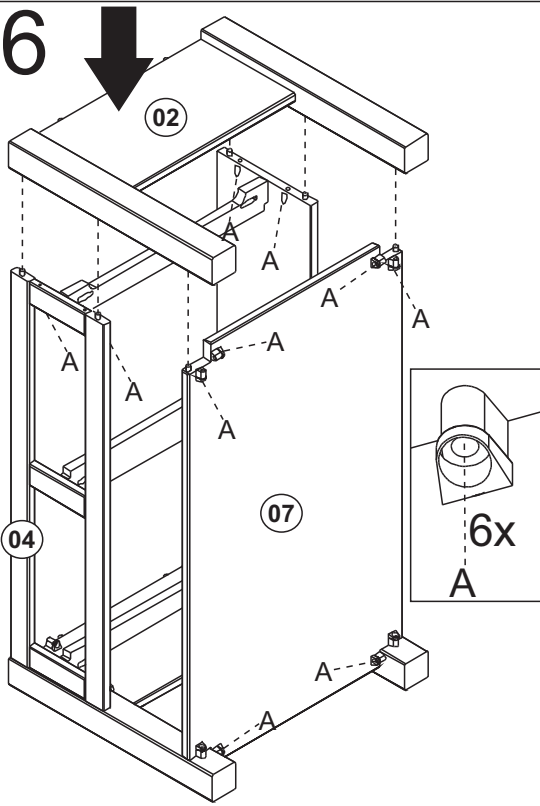

# CORONA COFFEE TABLE WITH 2 DRAWERS LR002

Width = 85cm  
 Depth = 50cm  
 Height = 45cm

<b>A</b>		3,5 x 30 mm	38 x
<b>B</b>		8,0 x 25 mm	28 x

<b>C</b>		3,0 x 30 mm	16 x
<b>D</b>		3/4 X5/8	02 x

<b>E</b>		08 x
<b>F</b>		08 x

<b>G</b>		6,0 x 30 mm	12 x
----------	---	-------------	------

06

A  3,5 X 30 mm 10 x

07

A  3,5 X 30 mm 08 x

08

C  3,0 x 30 mm 16 x

D  02 x

09

B  8,0 x 25 mm 04 x

F  08 x