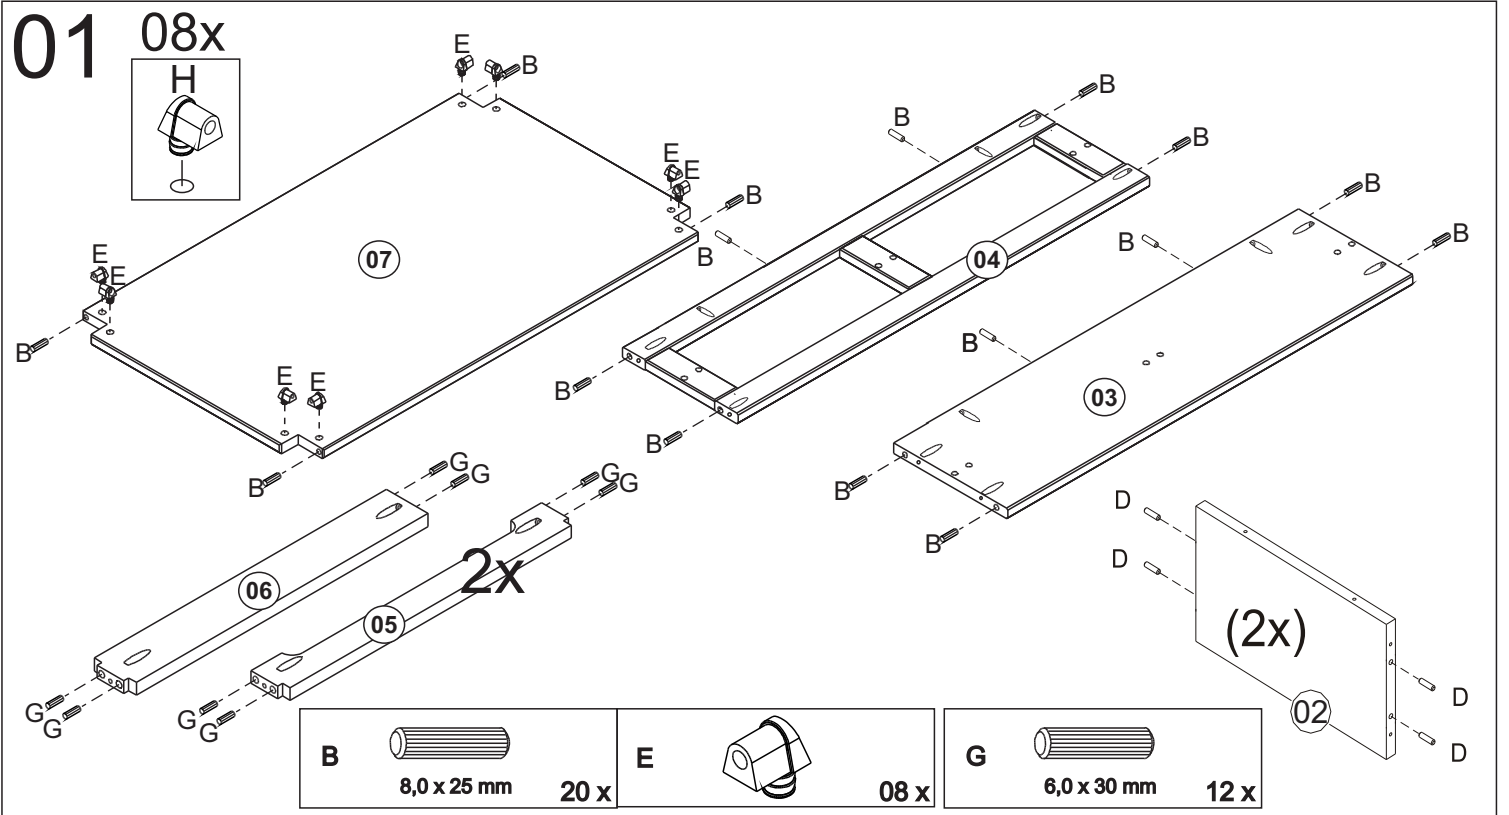

# CORONA COFFEE TABLE WITH 2 DRAWERS LR002

Width = 85cm  
 Depth = 50cm  
 Height = 45cm

<b>A</b>		3,5 x 30 mm	38 x
<b>B</b>		8,0 x 25 mm	28 x

<b>C</b>		3,0 x 30 mm	16 x
<b>D</b>		3/4 X5/8	02 x

<b>E</b>		08 x
<b>F</b>		08 x

<b>G</b>		6,0 x 30 mm	12 x
----------	---	-------------	------

06

A  3,5 X 30 mm 10 x

07

A  3,5 X 30 mm 08 x

08

C  3,0 x 30 mm 16 x

D  02 x

09

B  8,0 x 25 mm 04 x

F  08 x