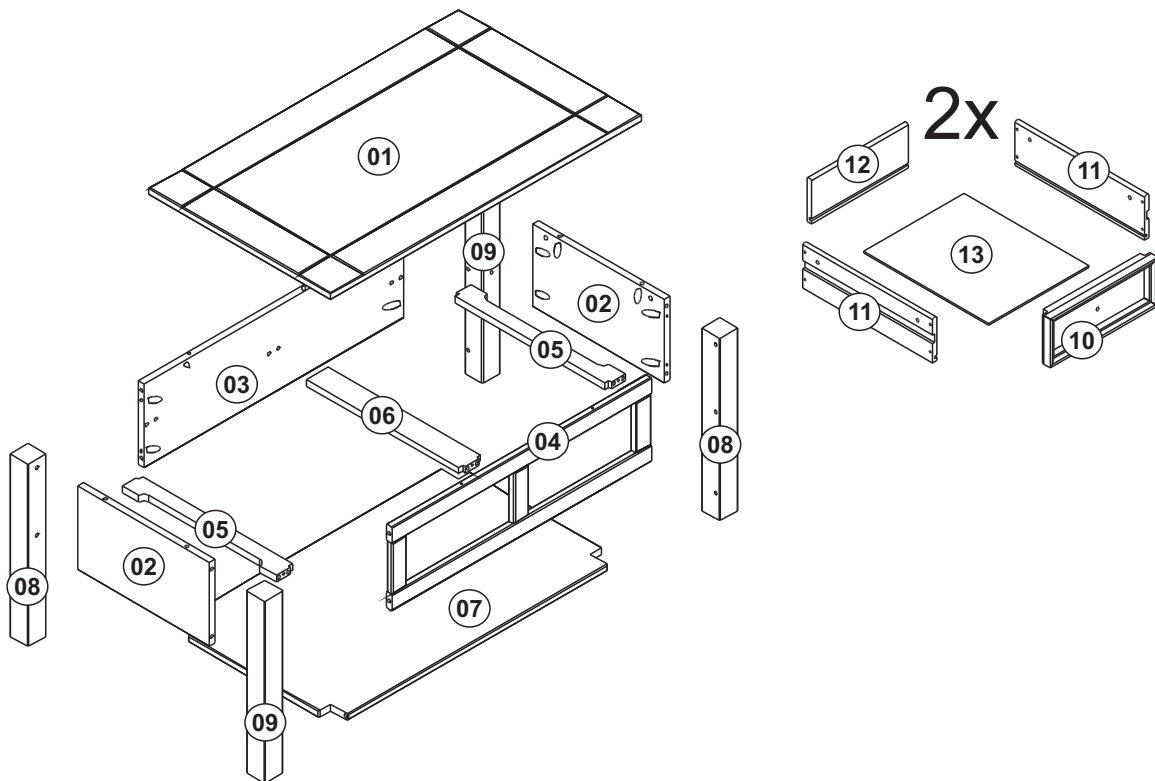

# CORONA COFFEE TABLE WITH 2 DRAWERS LR002

Width = 85cm  
 Depth = 50cm  
 Height = 45cm

<b>A</b>		3,5 x 30 mm	38 x
<b>B</b>		8,0 x 25 mm	28 x

<b>C</b>		3,0 x 30 mm	16 x
<b>D</b>		3/4 X5/8	02 x

<b>E</b>		08 x
<b>F</b>		08 x

<b>G</b>		6,0 x 30 mm	12 x
----------	---	-------------	------

06

A  3,5 X 30 mm 10 x

07

A  3,5 X 30 mm 08 x

08

C  3,0 x 30 mm 16 x

D  02 x

09

B  8,0 x 25 mm 04 x

F  08 x