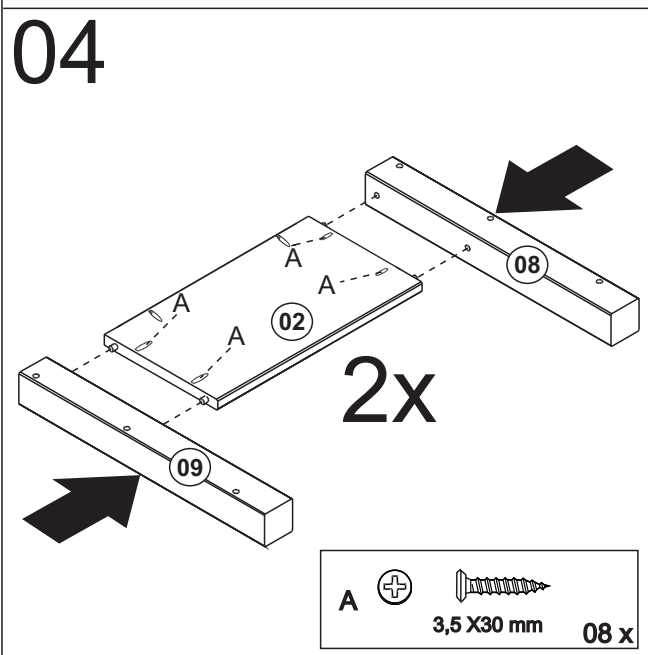

# CORONA COFFEE TABLE WITH 2 DRAWERS LR002

Width = 85cm  
 Depth = 50cm  
 Height = 45cm

<b>A</b>		3,5 x 30 mm	38 x
<b>B</b>		8,0 x 25 mm	28 x

<b>C</b>		3,0 x 30 mm	16 x
<b>D</b>		3/4 X5/8	02 x

<b>E</b>		08 x
<b>F</b>		08 x

<b>G</b>		6,0 x 30 mm	12 x
----------	---	-------------	------

06

A  3,5 X 30 mm 10 x

07

A  3,5 X 30 mm 08 x

08

C  3,0 x 30 mm 16 x

D  02 x

09

B  8,0 x 25 mm 04 x

F  08 x