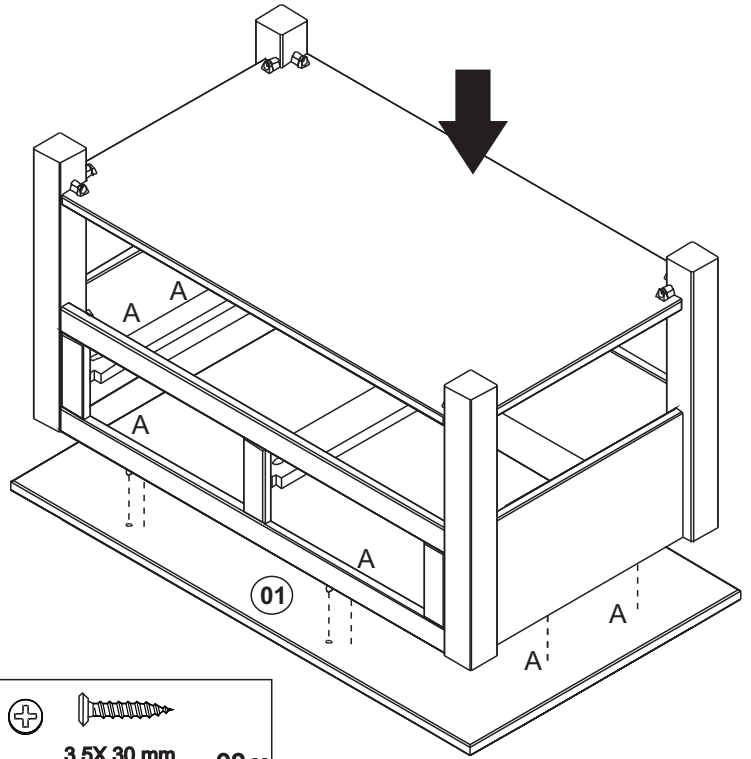

# CORONA COFFEE TABLE WITH 2 DRAWERS LR002

Width = 85cm  
 Depth = 50cm  
 Height = 45cm

<b>A</b>		3,5 x 30 mm	38 x
<b>B</b>		8,0 x 25 mm	28 x

<b>C</b>		3,0 x 30 mm	16 x
<b>D</b>		3/4 X5/8	02 x

<b>E</b>		08 x
<b>F</b>		08 x

<b>G</b>		6,0 x 30 mm	12 x
----------	---	-------------	------

06

A  3,5 X 30 mm 10 x

07

A  3,5 X 30 mm 08 x

08

C  3,0 x 30 mm 16 x

D  02 x

09

B  8,0 x 25 mm 04 x

F  08 x